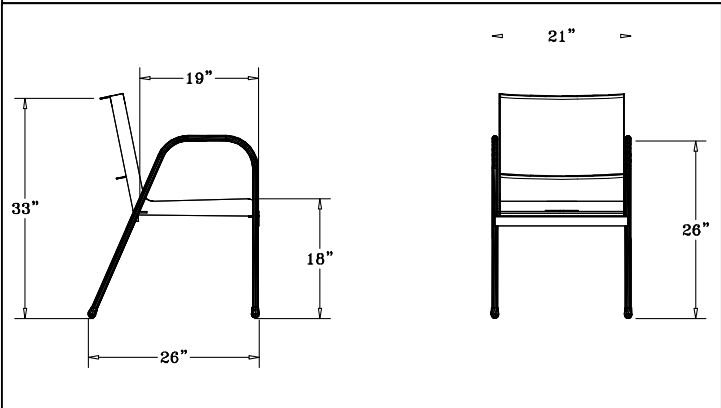

N.O.F. / Inc.

Stack Chair with Arms.

- Dimensions: 21"W x 26"D x 33"Ht. 50 Lbs.
- Polyethylene coated Small hole 11 gauge punched steel metal seat/back.
- 1" Round zinc coated, powder coated frame.
- Some assembly required.

Item #: WC SCHI

Textured Polyethylene Colors

Powder Coated Frame Colors

NATIONAL OUTDOOR FURNITURE, INC.

1210 W. Main Street #296 Riverhead, NY 11901
Toll-Free Phone: 1-888-663-4621
Phone: 631-369-9099 Fax: 631-207-8312
Email: nofinc@optonline.net
www.nationaloutdoorfurniture.com

NATIONAL OUTDOOR FURNITURE, INC.

144 Murdock Road #325 Pomfret Center, CT 06259
Toll-Free Phone: 1-888-516-8873
Phone: 1-860-974-1551 Fax: 516-706-1901
Email: nofinc@earthlink.net
www.nationaloutdoorfurniture.com